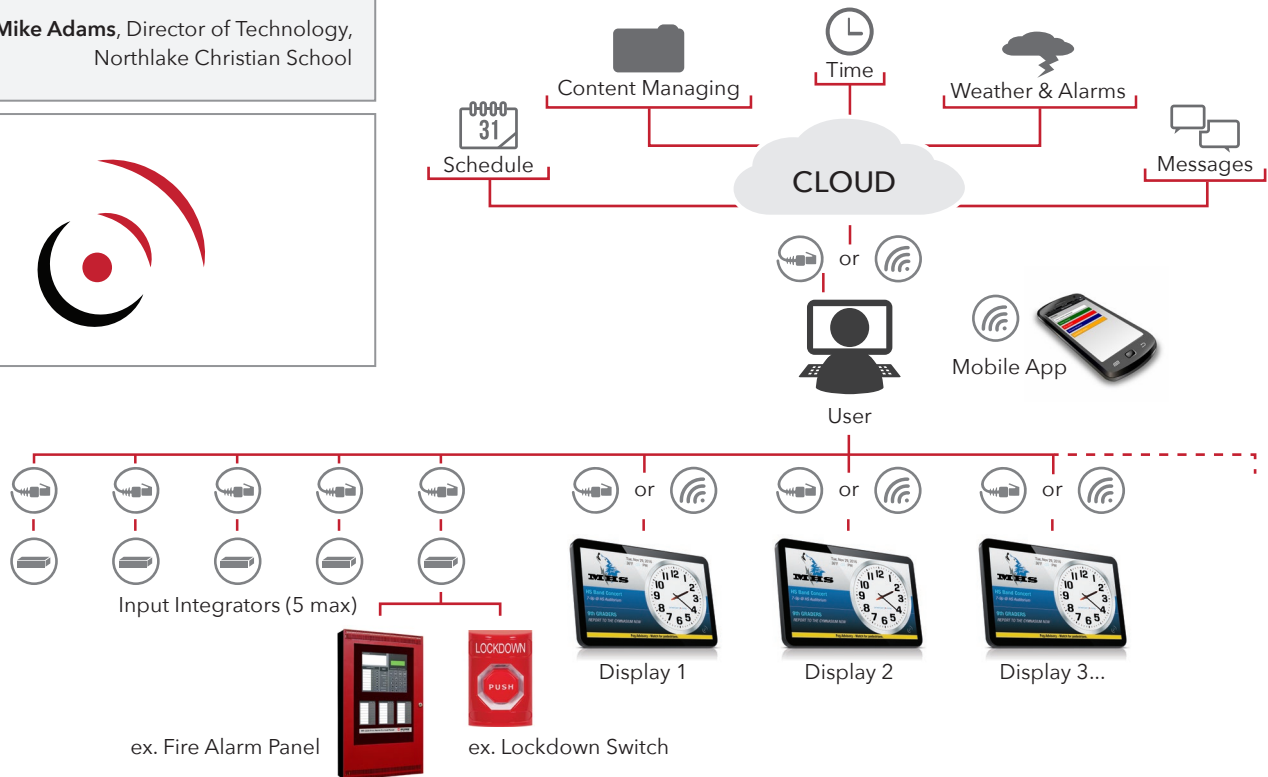

"We liked the fact that the time display could link with other school systems and that we could send out announcements through it...it really resolved our problems of integrating a time panel, announcements and other building systems."

- Mike Adams, Director of Technology,
Northlake Christian School

A closer look

With the choice of wired Ethernet or Wi-Fi connectivity, the 22-inch high definition EverAlert displays are easy to install wherever 110 VAC is available. And as a cloud-based solution, you'll always have the latest EverAlert features and updates without the cost and hassle of onsite server maintenance.

The management portal is a flexible tool for your school communications.

- Management portal accessible from any desktop or mobile device
- Templates for easy message development and content layout
- Intuitive scheduler to easily create time-synchronized messages

- Attractive, graphical displays ensure timely reaction to important content.
- Integration with existing alarm systems enables instant communication within your school and to local authorities.
- Scheduled and instant messages, tailored to deliver daily school news as well as emergency information to the right audience at the right time.

The EverAlert system streamlines the functions of disparate systems to improve communication efficiency throughout your school.

To learn more, contact us at: everalert@atsclock.com

From half of the K-12 school districts in the U.S., to the largest corporations in the world, American Time is the recognized leader in integrated, custom timekeeping and notification systems.